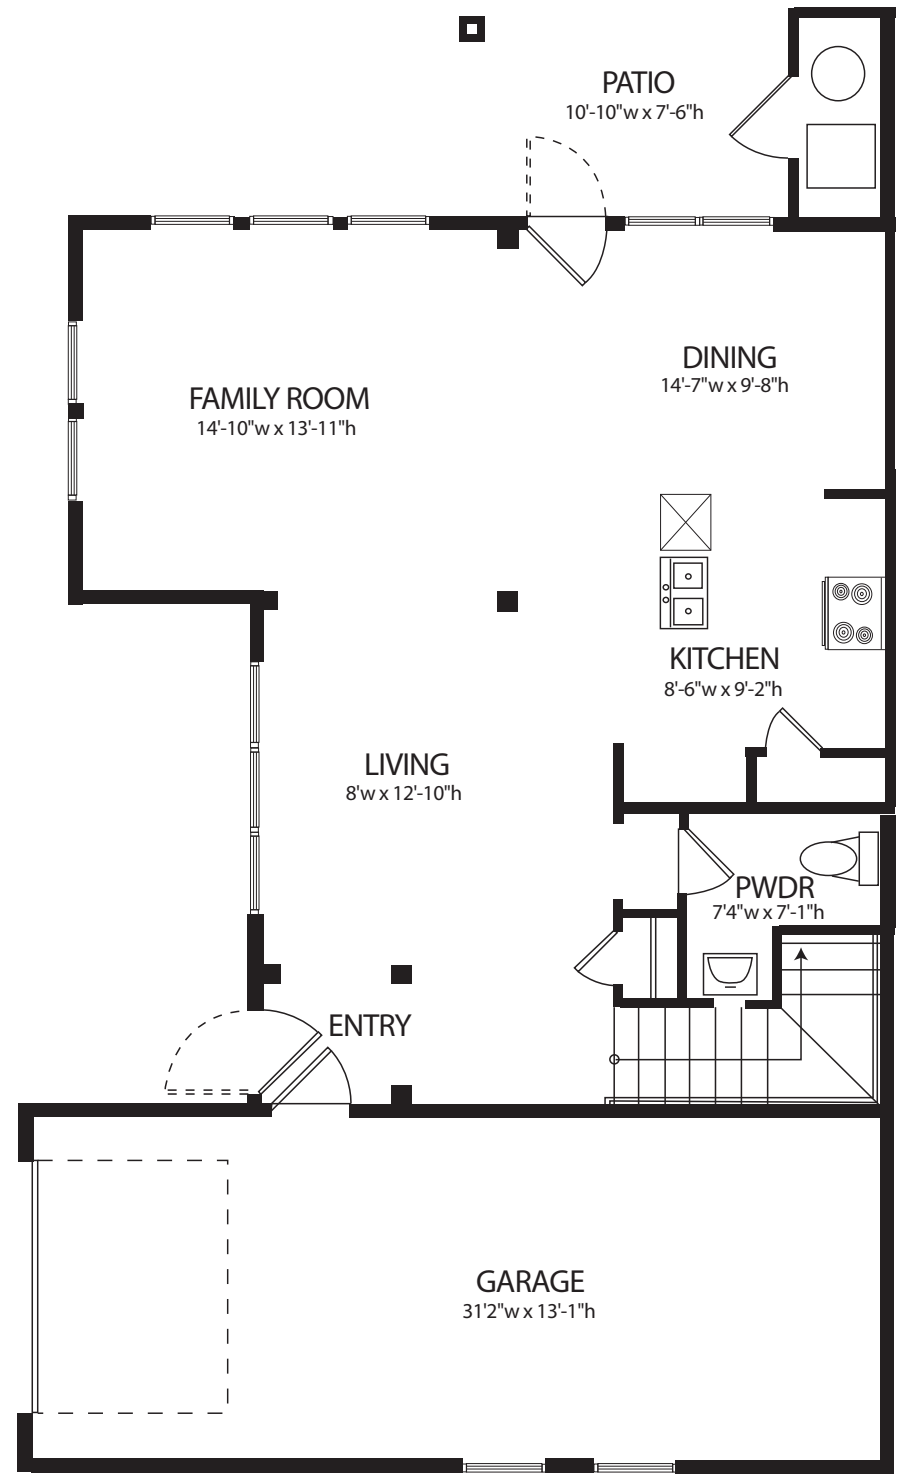

SECOND FLOOR

FIRST FLOOR

Unit Type — C2, Approx. 1,663 S.F.
3-Bedroom/2.5 Bath